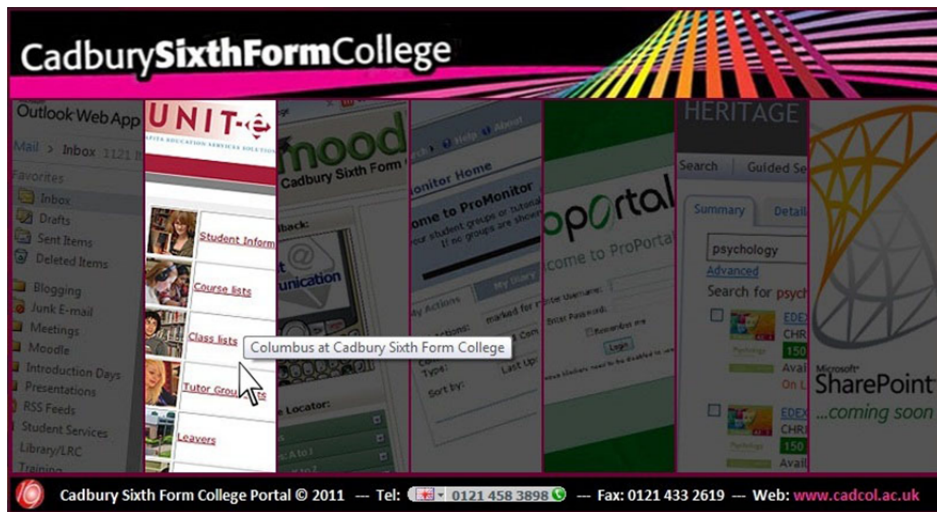

# How To Access Columbus From Home

Point your web browser at <http://portal.cadcol.ac.uk>

From here select Columbus

You will then be prompted for your normal college network username and password.

Please prefix your username (student number) with "cadcol\" [not including the quotes].

When you are logged in this is what you should see with your details.